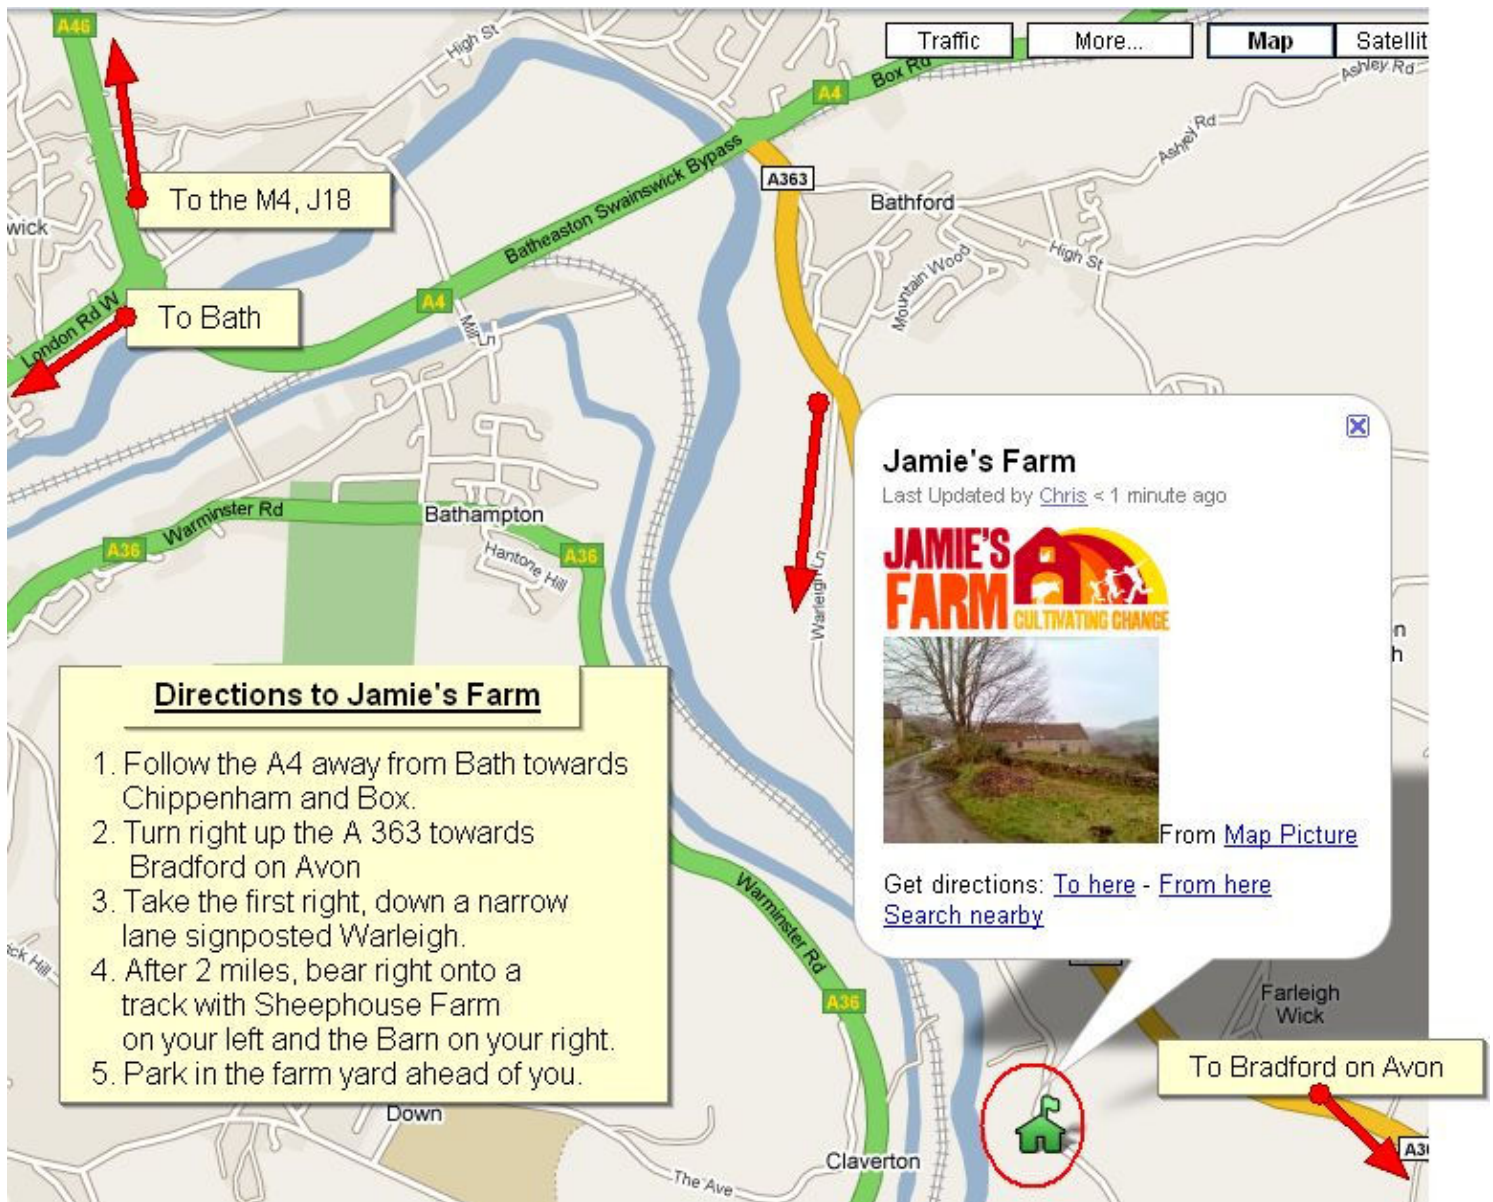

Directions to Jamie's Farm

Sheephouse Farm Barn
Warleigh
Bath
BA1 8EE

For directions from where you are, search for Jamie's Farm in Google maps.